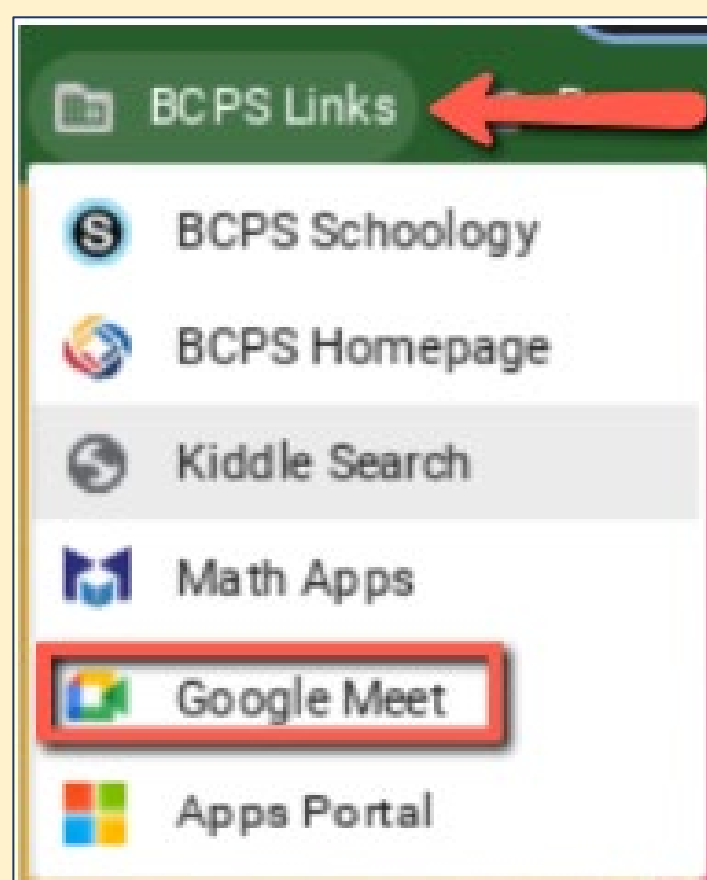

Accessing

Google

Meet

for students

1

Navigate to Google Meet

meet.google.com

BCPS Links
folder